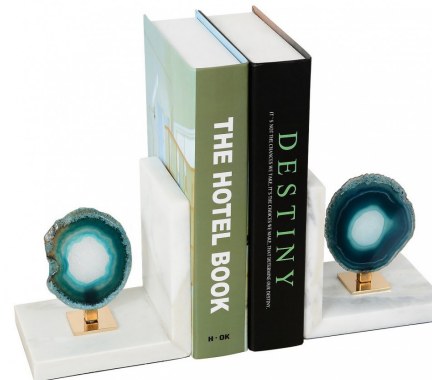

TR02S MILANO OVAL SMALL TRAY
L: 19" D: 12" H: 2.5"
Shown in Satin Gold/ Antiqued Mirror
Materials: Metal/ Glass
Weight: 3 lb

TR03 MILANO ROUND TRAY
L: 20" D: 20.5" H: 2.5"
Shown in Satin Gold/ Antiqued Mirror
Materials: Metal/ Glass
Weight: 4 lb

TR02L MILANO OVAL LARGE TRAY
L: 22" D: 14" H: 2.5"
Shown in Satin Gold/ Antiqued Mirror
Materials: Metal/ Glass
Weight: 5 lb