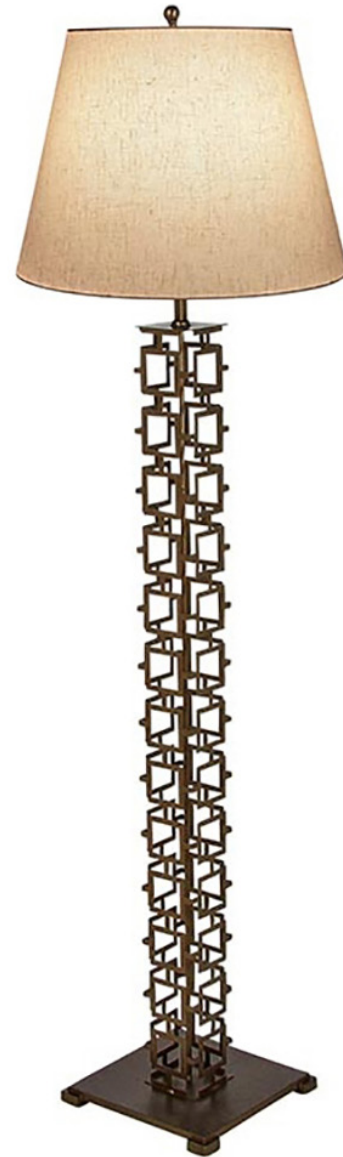

FL11 MILAN FLOOR LAMP  
L: 28" D: 15" H: 79.5"  
Shown in Oyster White  
Base: 10"w x 10"d  
Cord Length: 6'  
Socket: 1 x 60watt, E26 bulbs  
Wattage: 90 watt  
French Wired

FL03 QUATERFOIL FLOOR LAMP  
L: 20" D: 20" H: 64"  
Shown in Gold Leaf/ Linen Shade  
Base: 10"w x 10"d  
Shade Details: Linen  
Cord Length: 6'  
Socket: E26  
Wattage: 150/150  
French Wired

FL02 DIAMOND FLOOR LAMP  
L: 20" D: 20" H: 70"  
Shown in Deep Ocean/ Linen Shade  
Base: 10"w x 10"d  
Shade Details: Linen  
Cord Length: 6'  
Socket: E26  
Wattage: 150/150  
French Wired

FL04 MEDALLION FLOOR LAMP  
L: 20" D: 20" H: 69"  
Shown in Deep Ocean/ Burlap Shade  
Base: 10"w x 10"d  
Shade Details: Linen  
Cord Length: 6'  
Socket: E26  
Wattage: 150/150  
French Wired