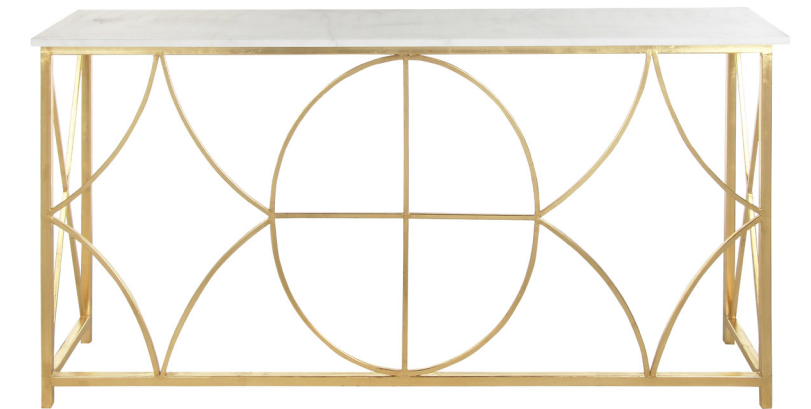

CL76 VIENNA CONSOLE
L: 72" D: 16" H: 36" Shown in Silver Leaf
Top: Carrera Marble/ Light Travertine
Materials: Wrought Iron/ Stone
Weight: 80 lb
Floor Protection: Rubber Plugs