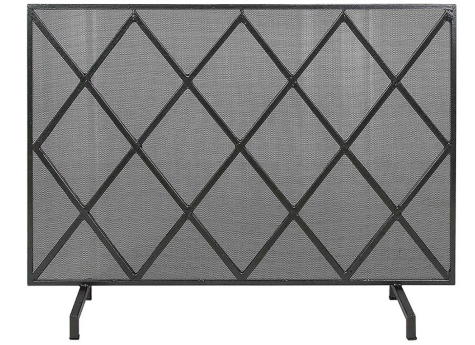

FS13 NEW YORK FIREPLACE SCREEN
L: 40" D: 9" H: 27" Shown in Flat Black
Materials: Wrought Iron
Weight: 25 lb