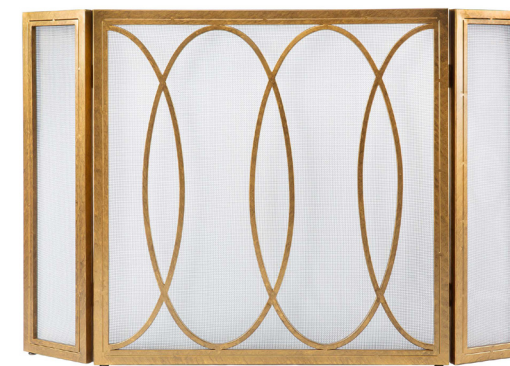

FS13 NEW YORK FIREPLACE SCREEN
L: 40" D: 9" H: 27" Shown in Flat Black
Materials: Wrought Iron
Weight: 25 lb