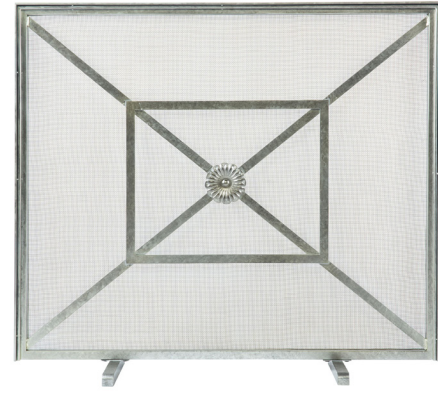

FS15 ROYAL FIREPLACE SCREEN
L: 38" D: 10" H: 32" Shown in Royal Silver
Materials: Steel
Weight: 29 lb
Finishes: Flat Black/ Royal Gold/ Royal Silver