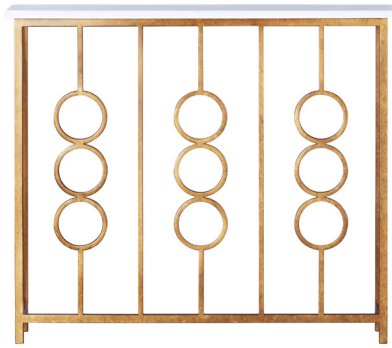

CL35 PETITE RINGLET CONSOLE
L: 37" D: 8" H: 31" Shown in Royal Gold
Top: Carrera Marble/ Light Travertine
Materials: Wrought Iron/ Stone
Weight: 50 lb
Floor Protection: Rubber Plugs