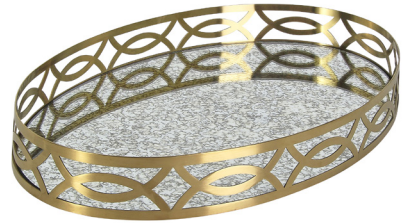

TR02S MILANO OVAL SMALL TRAY  
L: 19" D: 12" H: 2.5"  
Shown in Satin Gold/ Antiqued Mirror  
Materials: Metal/ Glass  
Weight: 3 lb

TR03 MILANO ROUND TRAY  
L: 20" D: 20.5" H: 2.5"  
Shown in Satin Gold/ Antiqued Mirror  
Materials: Metal/ Glass  
Weight: 4 lb