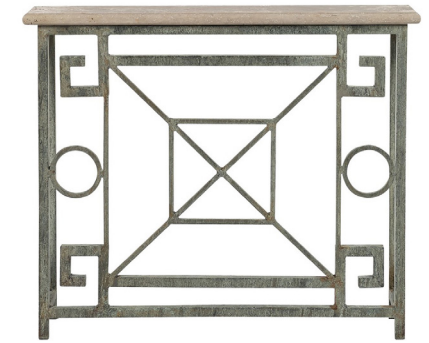

CL50 PETITE GREEK CONSOLE
L: 37" D: 8" H: 31" Shown in Deep Ocean
Top: Carrera Marble/ Light Travertine
Materials: Wrought Iron/ Stone
Weight: 50 lb
Floor Protection: Rubber Plugs