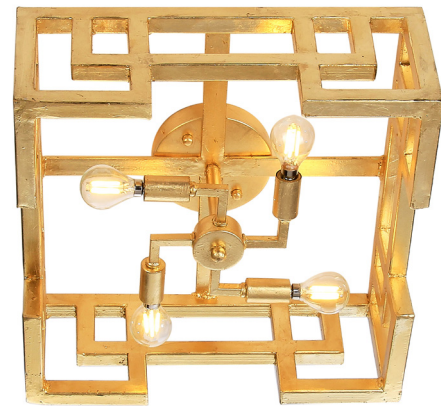

FM15 ROME FLUSHMOUNT
L: 15" D: 15" H: 9" Shown in Gold Leaf
Canopy: Round, 1" h x 5" w x 5" d
Socket: 4 - E12 Candelabra
Wattage: 60/240
Weight: 12 lb
UL Only

FM11S NEW ORLEANS FLUSHMOUNT (14")
L: 14" D: 14" H: 6" Shown in Gold Leaf
Canopy: Round, 1" h x 10" w x 10" d
Socket: 2 - E26
Wattage: 9/18
Weight: 10 lb
UL Only

FM11L NEW ORLEANS FLUSHMOUNT (24")
L: 24" D: 24" H: 10" Shown in Gold Leaf
Canopy: Round, 1" h x 20" w x 20" d
Socket: 4 - E26
Wattage: 9/36
Weight: 20 lb
UL Only