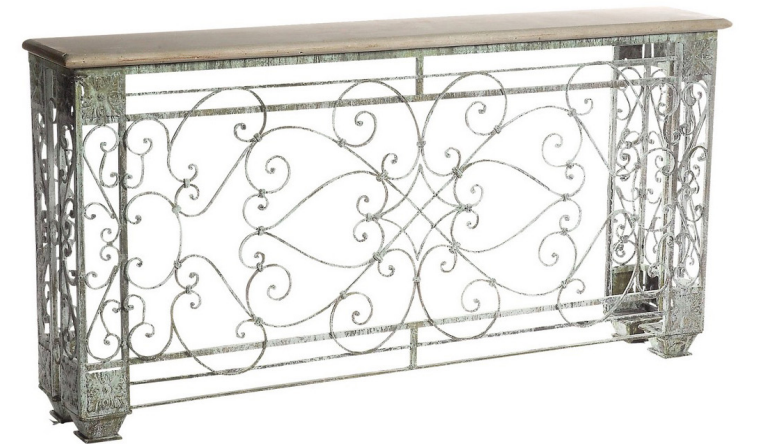

CL49 BOSPORUS CONSOLE
L: 72\" D: 13\" H: 32\" Shown in Deep Ocean
Top: Carrera Marble/ Light Travertine
Materials: Wrought Iron/ Stone
Weight: 120 lb
Floor Protection: Rubber Plugs