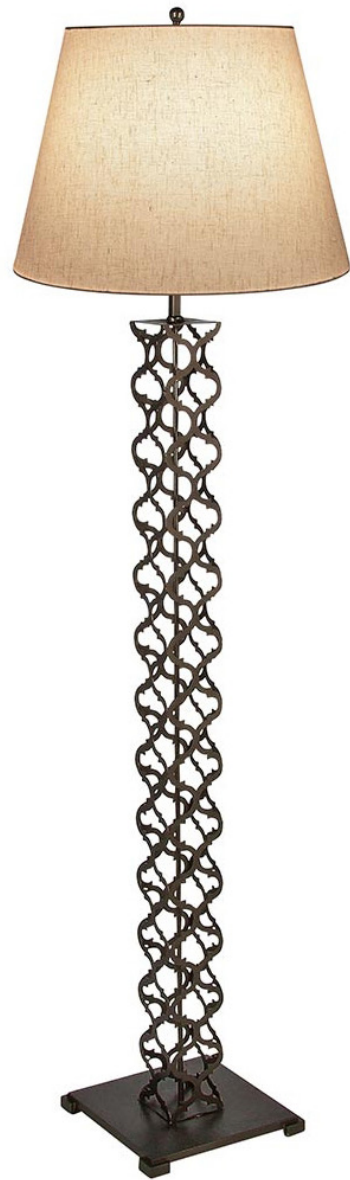

French Wired

FL09 FOUR QUATERFOIL FLOOR LAMP  
L: 20" D: 20" H: 69"  
Shown in Metallic Bronze/ Linen Shade  
Base: 10"w x 10"d  
Shade Details: Linen  
Cord Length: 6'  
Socket: E26  
Wattage: 150/150  
French Wired