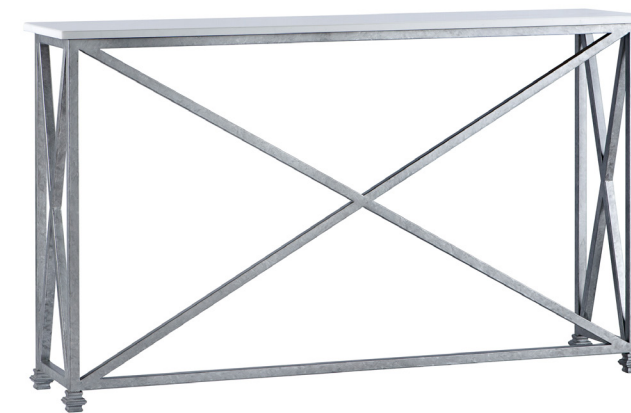

CL75 NAPLES BALCONY CONSOLE
L: 72" D: 16" H: 36" Shown in Gold Leaf
Top: Carrera Marble/ Light Travertine
Materials: Wrought Iron/ Stone
Weight: 120 lb
Floor Protection: Rubber Plugs

CL21L MEDALLION CONSOLE (60"L)
L: 60" D: 15" H: 36" Shown in Royal Silver
Top: Carrera Marble/ Light Travertine
Materials: Wrought Iron/ Stone
Weight: 125 lb
Floor Protection: Rubber Plugs
Finishes: Deep Ocean/ Flat Black/ Royal Gold/ Royal Silver