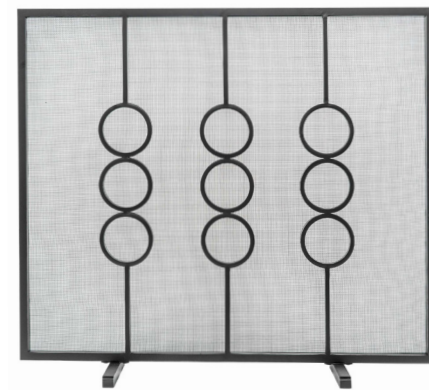

FS17 BOSTON FIREPLACE SCREEN
L: 41" D: 10" H: 32" Shown in Royal Gold
Materials: Steel
Weight: 16 lb
Finishes: Flat Black/ Royal Gold/ Royal Silver

FS09 RINGLET FIREPLACE SCREEN
L: 38" D: 9" H: 32" Shown in Flat Black
Materials: Wrought Iron
Weight: 25 lb
Finishes: Deep Ocean/ Flat Black/ Royal Gold/ Royal Silver