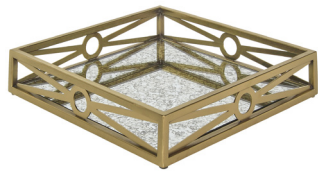

TR02S MILANO OVAL SMALL TRAY
L: 19" D: 12" H: 2.5"
Shown in Satin Gold/ Antiqued Mirror
Materials: Metal/ Glass
Weight: 3 lb

TR03 MILANO ROUND TRAY
L: 20" D: 20.5" H: 2.5"
Shown in Satin Gold/ Antiqued Mirror
Materials: Metal/ Glass
Weight: 4 lb

TR02L MILANO OVAL LARGE TRAY
L: 22" D: 14" H: 2.5"
Shown in Satin Gold/ Antiqued Mirror
Materials: Metal/ Glass
Weight: 5 lb