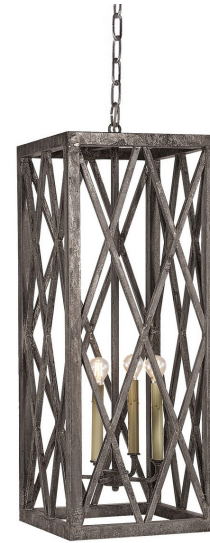

LN13S EPHESUS LANTERN (SM)
L: 12" D: 12" H: 31" Shown in Deep Ocean
Chain/Cord Length: 6' Chain/ 9' Cord
Canopy: Round, 1" h x 6" dia.
Socket: 4 - E12 Candelabra
Wattage: 9/36
Weight: 15 lb
UL Only