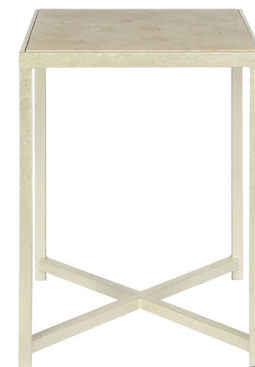

IT53 LA ROUND SIDE TABLE
L: 25" D: 25" H: 25" Shown in Gold Leaf
Top: Carrera Marble/ Light Travertine
Materials: Wrought Iron/ Stone
Weight: 20 lb
Floor Protection: Rubber Plugs