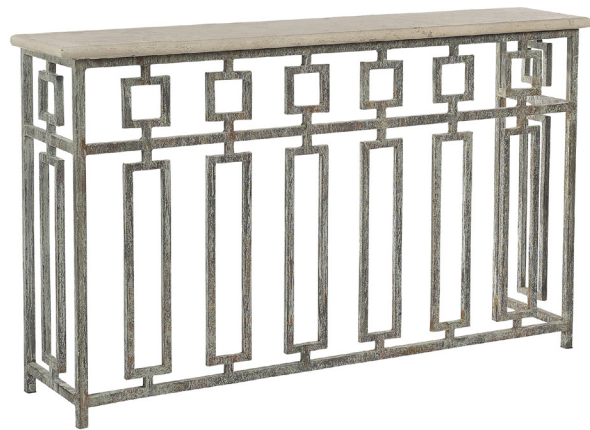

CL46S SULTAN CONSOLE (36"L)
L: 36" D: 16" H: 36" Shown in Metallic Bronze
Top: Carrera Marble/ Light Travertine
Materials: Wrought Iron/ Stone
Weight: 90 lb
Floor Protection: Rubber Plugs

CL50 PETITE GREEK CONSOLE
L: 37" D: 8" H: 31" Shown in Deep Ocean
Top: Carrera Marble/ Light Travertine
Materials: Wrought Iron/ Stone
Weight: 50 lb
Floor Protection: Rubber Plugs