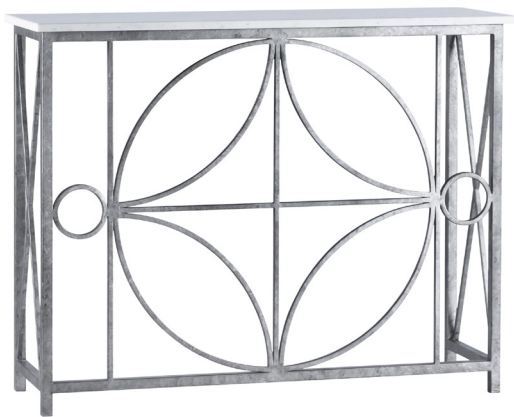

CL19 PETITE DEMI LUNE CONSOLE (38"L)
L: 38" D: 18" H: 33.5" Shown in Silver Leaf
Top: Carrera Marble/ Light Travertine
Materials: Wrought Iron/ Stone
Weight: 95 lb
Floor Protection: Rubber Plugs

CL66 ROME CONSOLE
L: 45" D: 15" H: 35" Shown in Royal Silver
Top: Carrera Marble/ Light Travertine
Materials: Wrought Iron/ Stone
Weight: 85 lb
Floor Protection: Rubber Plugs