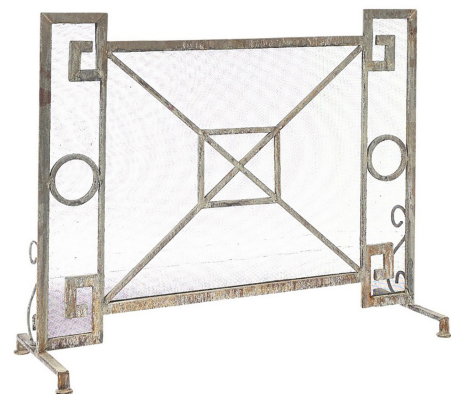

FS05 GREEK KEY FIREPLACE SCREEN
L: 38" D: 9" H: 32" Shown in Deep Ocean
Materials: Wrought Iron
Weight: 25 lb
Finishes: Bronzed Brass/ Deep Ocean/ Flat Black/ Gold Leaf