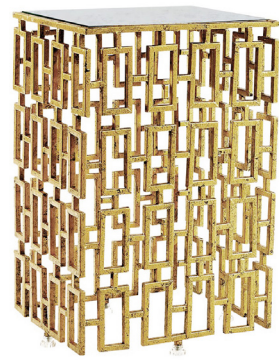

IT34L VALLEY SIDE TABLE (24\"/>
L: 24\" D: 24\" H: 26\" Shown in Deep Ocean
Top: Carrera Marble/ Light Travertine
Materials: Wrought Iron/ Stone
Weight: 20 lb
Floor Protection: Rubber Plugs

IT19 MIAMI END TABLE
L: 13.5" D: 16.5" H: 26" Shown in Gold Leaf
Top: Antique Mirror
Materials: Wrought Iron/ Glass
Weight: 40 lb
Floor Protection: Acrylic Feet