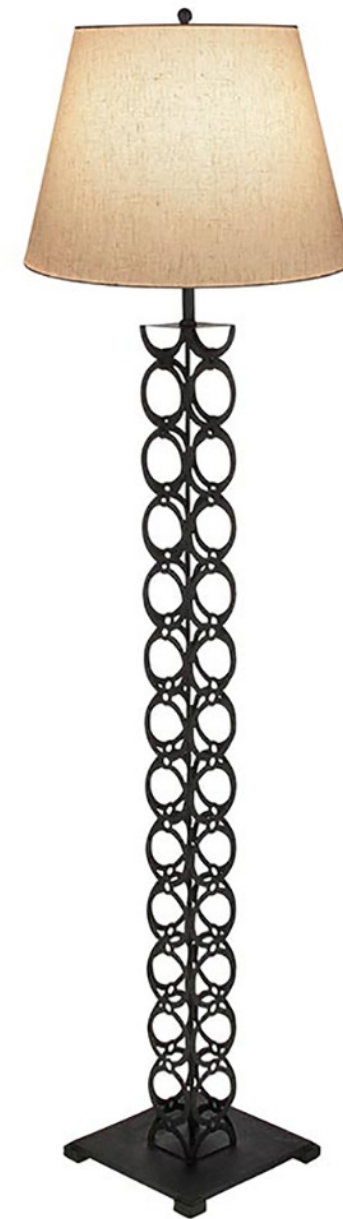

FL03 QUATERFOIL FLOOR LAMP
L: 20" D: 20" H: 64"
Shown in Gold Leaf/ Linen Shade
Base: 10"w x 10"d
Shade Details: Linen
Cord Length: 6'
Socket: E26
Wattage: 150/150
French Wired