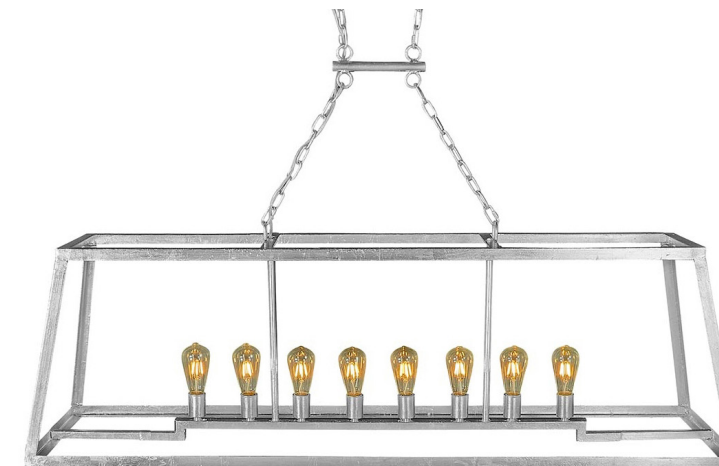

CH48L PHOENIX CHANDELIER
L: 56" D: 56" H: 48" Shown in Distressed Gray
Chain/Cord Length: 6' Chain/ 9' Cord
Canopy: Round, 1" h x 6" dia
Socket: 20 - E12 Candelabra
Wattage: 9/180
Weight: 90 lb
UL Only

CH54 VEGAS CHANDELIER
L: 60" D: 18" H: 18" Shown in Silver Leaf
Chain/Cord Length: 6' Chain/ 9' Cord
Canopy: Round, 1" h x 6" dia
Socket: 8 - E26
Wattage: 40/320
Weight: 25 lb
UL Only