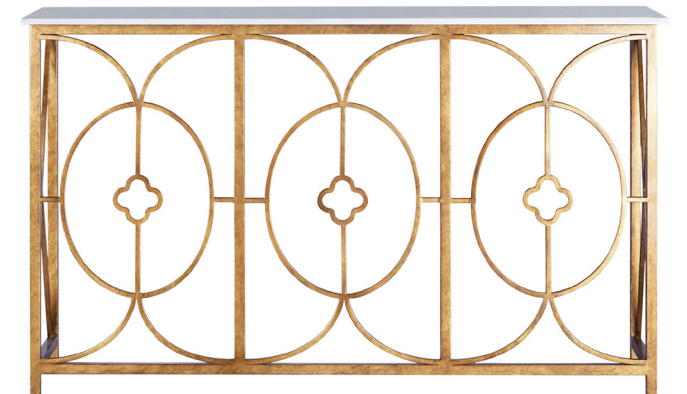

CL23L BOXWOOD'S CONSOLE (84"L)
L: 84" D: 13" H: 34" Shown in Royal Gold
Top: Carrera Marble/ Light Travertine
Materials: Wrought Iron/ Stone
Weight: 150 lb
Floor Protection: Rubber Plugs
Finishes: Deep Ocean/ Flat Black/ Royal Gold/ Royal Silver

CL31 ROGUE CONSOLE (60\"/>

L: 60\"/>

Top: Carrera Marble/ Light Travertine

Materials: Wrought Iron/ Stone

Weight: 120 lb

Floor Protection: Rubber Plugs