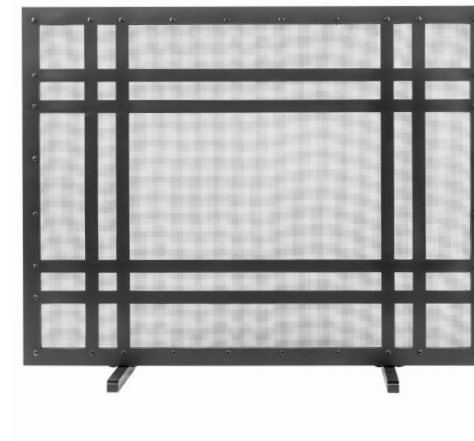

FS18 MONTANA FIREPLACE SCREEN
L: 38" D: 10" H: 32" Shown in Flat Black
Materials: Steel
Weight: 40 lb
Finishes: Flat Black/ Royal Gold/ Royal Silver