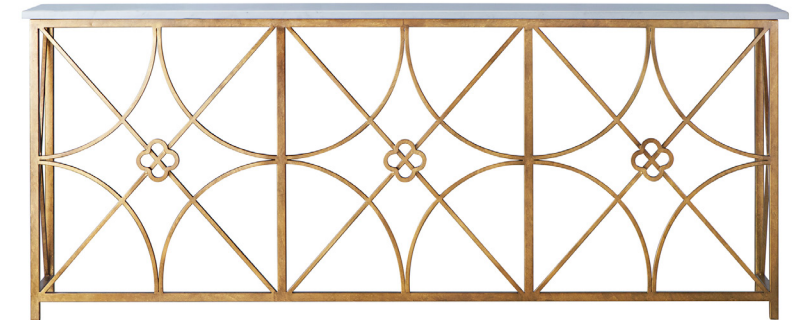

CL15 TUSCAN CONSOLE
L: 72" D: 13" H: 36" Shown in Deep Ocean
Top: Carrera Marble/ Light Travertine
Materials: Wrought Iron/ Stone
Weight: 230 lb
Floor Protection: Pads