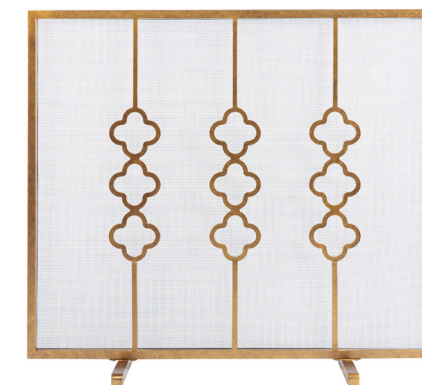

FS08 QUATREFOIL FIREPLACE SCREEN
L: 38" D: 9" H: 32" Shown in Royal Gold
Materials: Wrought Iron
Weight: 25 lb
Finishes: Deep Ocean/ Flat Black/ Royal Gold/ Royal Silver