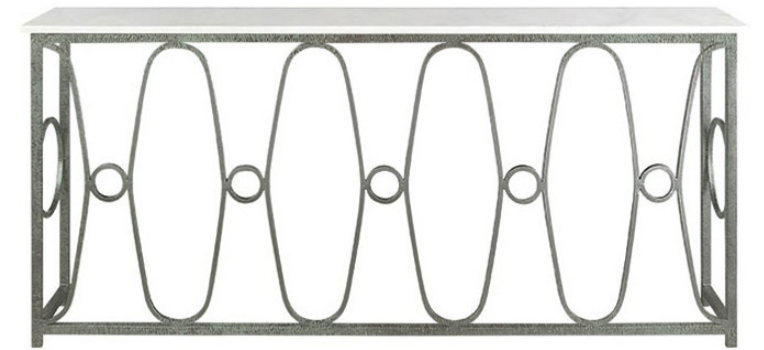

CL65 VEGAS CONSOLE
L: 72" D: 16" H: 34" Shown in Flat Black
Top: Carrera Marble/ Light Travertine/ Gray Marble
Materials: Wrought Iron/ Stone
Weight: 120 lb
Floor Protection: Rubber Plugs