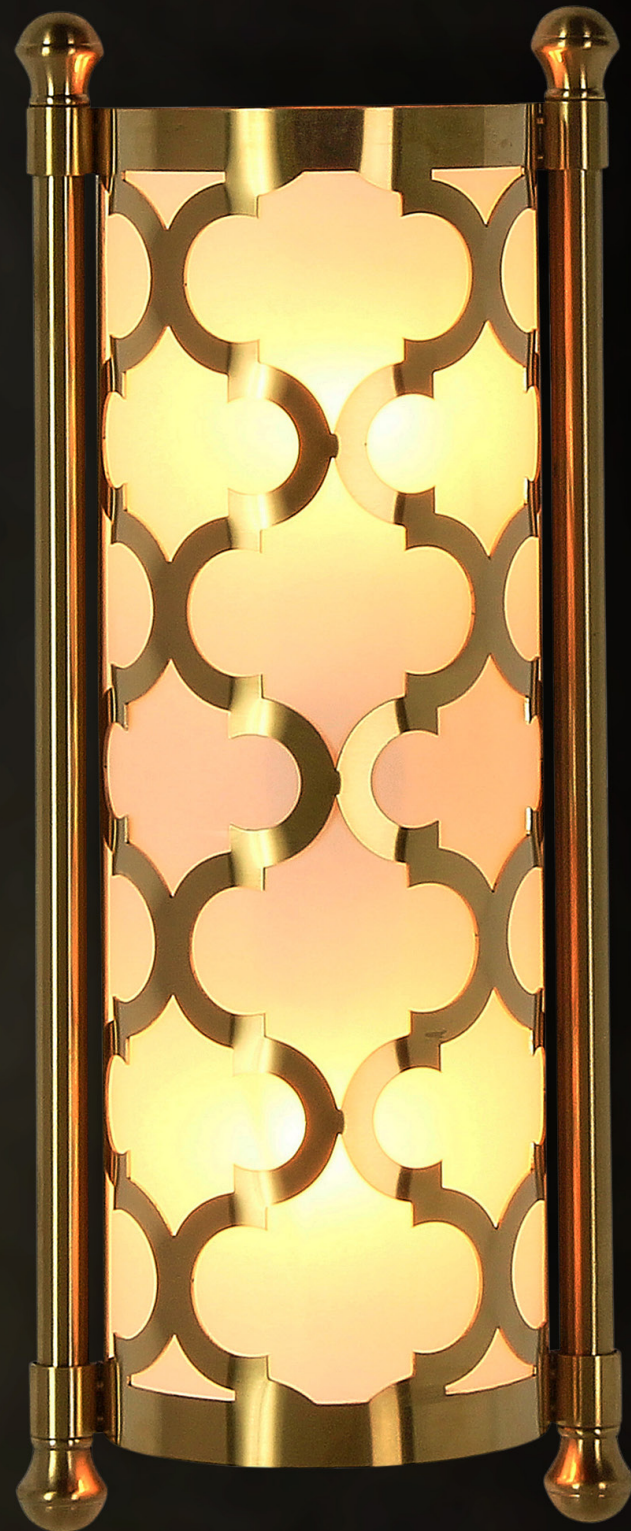

OSC24 NEW YORK OUTDOOR SCONCE
L: 7" D: 5" H: 16" Shown in Flat Black
Extension: 7.75"
Backplate: 7"w x 5"d
Socket: 1 - E26
Wattage: 90/90

OSC18 ROUGE OUTDOOR SCONCE
L: 9" D: 5" H: 16" Shown in Flat Black
Extension: 7.75"
Backplate: 9"w x 5"d
Socket: 1 - E26
Wattage: 90/90