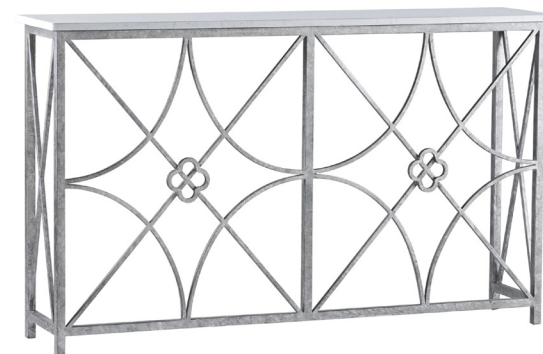

CL16S FLEUR DE LIS CONSOLE - SMALL (41"L)
L: 41" D: 13" H: 40" Shown in Oyster White
Top: Carrera Marble/ Light Travertine
Materials: Wrought Iron/ Stone
Weight: 135 lb
Floor Protection: Rubber Plugs

CL23S BOXWOOD'S CONSOLE (36"L)
L: 36" D: 14" H: 36" Shown in Flat Black
Top: Carrera Marble/ Light Travertine
Materials: Wrought Iron/ Stone
Weight: 90 lb
Floor Protection: Rubber Plugs