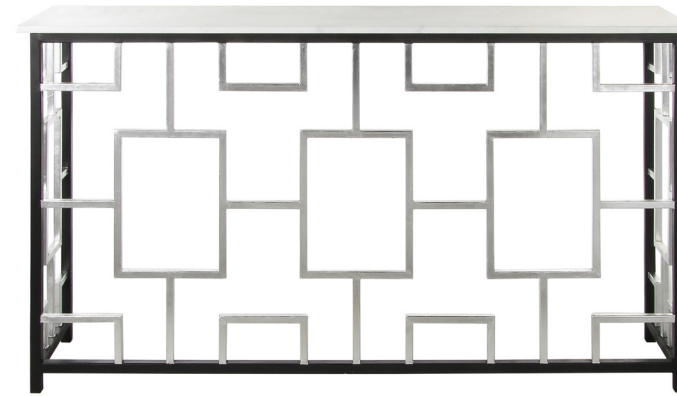

CL07 METROPOLITAN CONSOLE (60")
L: 60" D: 15" H: 35" Shown in Bronzed Brass
Top: Carrera Marble/ Light Travertine
Materials: Wrought Iron/ Stone
Weight: 140 lb
Floor Protection: Rubber Plugs