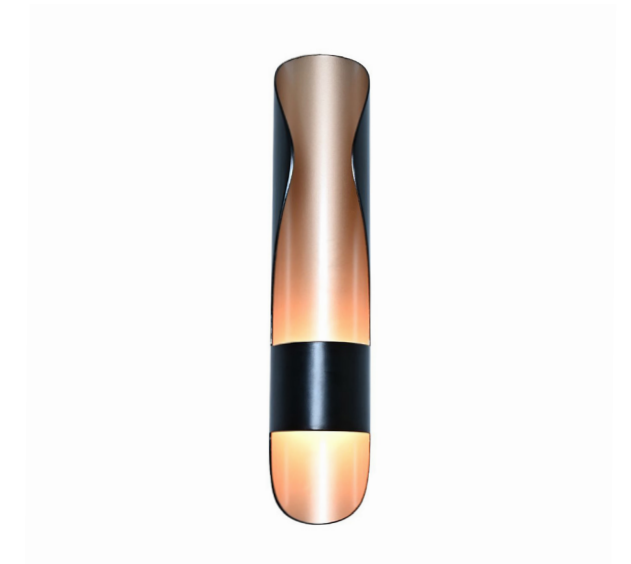

SC53 HERSILIA WALL SCONCE
L: 12" D: 13" H: 29" Shown in Antique Brass
Extension: 7.75"
Backplate: 12.6"w x 5.9"d
Socket: 1 - E12 Candelabra
Wattage: Max 40W

SC58 FAUSTA WALL SCONCE
L: 4.3" D: 4.9" H: 19.7" Shown in Bronze
Extension: 7.75"
Backplate: 4.3"w x 4.9"d
Socket: G9*1/LED
Wattage: 5W