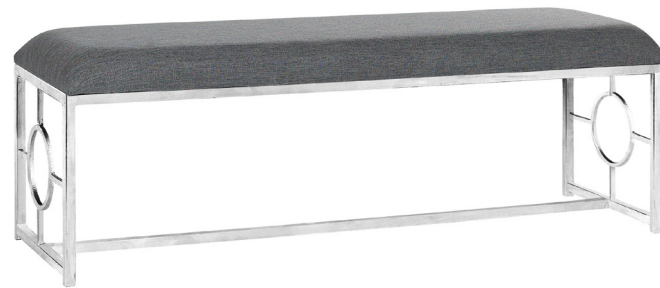

**BH20 GRACE BENCH**  
 L: 60" D: 18" H: 20" Shown in Gold Leaf  
 Fabric: A La Mode Ivory  
 Materials: Wrought Iron/ Fabric  
 Weight: 42 lb  
 Floor Protection: Rubber Plugs

**BH25 IZMIR STOOL**  
 L: 30" D: 18" H: 20" Shown in Gold Leaf  
 Fabric: A LA Mode Ivory  
 Materials: Wrought Iron/ Fabric  
 Weight: 20 lb  
 Floor Protection: Rubber Plugs