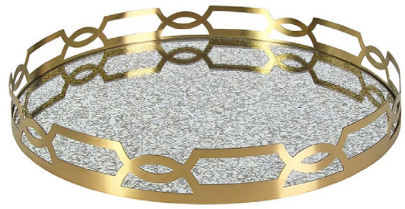

TR07 RINGLET ROUND TRAY
L: 18" D: 18" H: 2.5"
Shown in Brass Plated/ Antique Mirror
Materials: Metal/ Glass
Weight: 3 lb

TR03 MILANO ROUND TRAY
L: 20" D: 20.5" H: 2.5"
Shown in Satin Gold/ Antiqued Mirror
Materials: Metal/ Glass
Weight: 4 lb