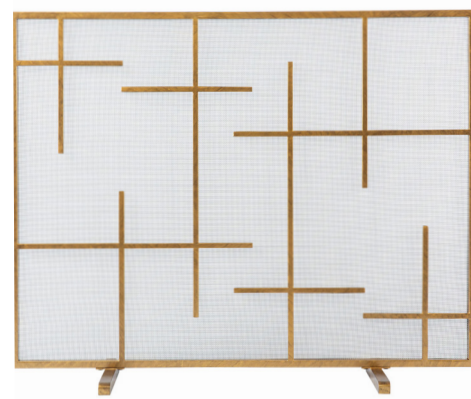

FS13 NEW YORK FIREPLACE SCREEN
L: 40" D: 9" H: 27" Shown in Flat Black
Materials: Wrought Iron
Weight: 25 lb