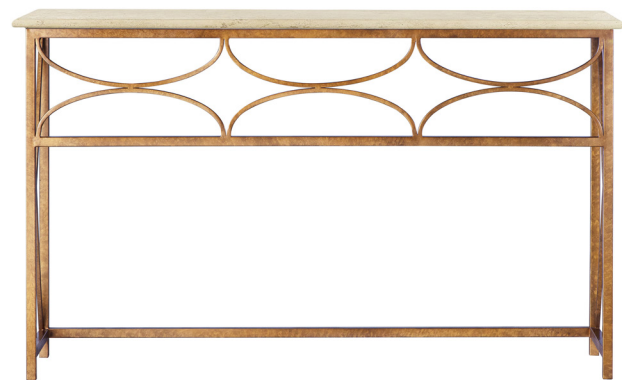

CL06 HAMPTON CONSOLE
L: 60" D: 15" H: 35" Shown in Royal Gold
Top: Carrera Marble/ Light Travertine
Materials: Wrought Iron/ Stone
Weight: 120 lb
Floor Protection: Rubber Plugs
Finishes: Deep Ocean/ Flat Black/ Royal Gold/ Royal Silver

CL54 PLAZA CONSOLE
L: 45" D: 15" H: 35" Shown in Metallic Graphite
Top: Carrera Marble/ Light Travertine
Materials: Wrought Iron/ Stone
Weight: 90 lb
Floor Protection: Rubber Plugs

CL04 ENGLISH CONSOLE
L: 41" D: 13" H: 35" Shown in Deep Ocean
Top: Carrera Marble/ Light Travertine
Materials: Wrought Iron/ Stone
Weight: 95 lb
Floor Protection: Pads