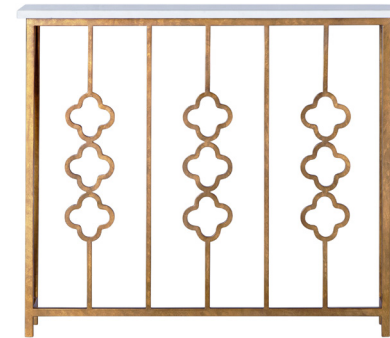

CL26 LILIAN CONSOLE (45\"/>

L: 45\"/>

Top: Carrera Marble/ Light Travertine

Materials: Wrought Iron/ Stone

Weight: 85 lb

Floor Protection: Rubber Plugs

CL36 PETITE QUATREFOIL CONSOLE  
 L: 37\"/>

L: 37\"/>