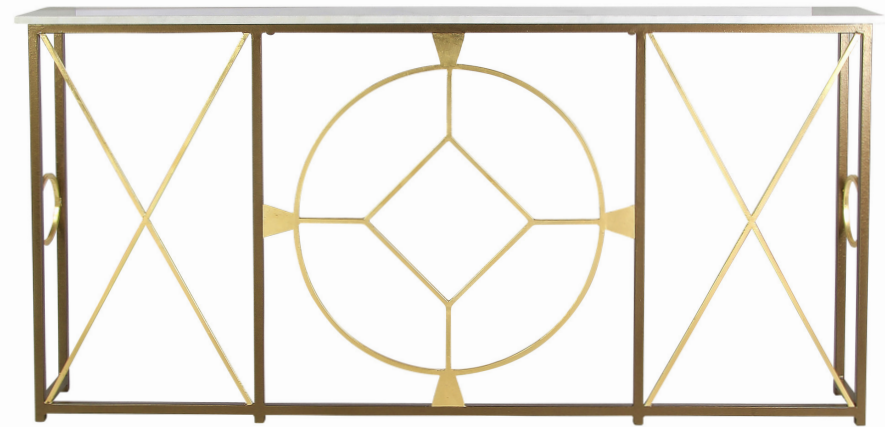

CL32 CHARLESTON CONSOLE (72"L)
L: 72" D: 16" H: 36" Shown in Gold Leaf
Top: Carrera Marble/ Light Travertine
Materials: Wrought Iron/ Stone
Weight: 130 lb
Floor Protection: Rubber Plugs

CL43 HUDSON CONSOLE (84"L)
L: 84" D: 10" H: 40" Shown in Bronzed Brass/Gold Leaf
Top: Carrera Marble/ Light Travertine
Materials: Wrought Iron/ Stone
Weight: 125 lb
Floor Protection: Rubber Plugs