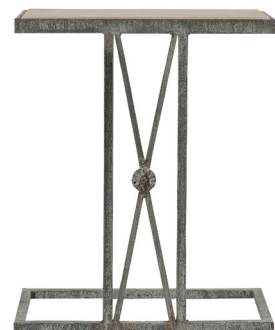

ET01 RINGLET C TABLE
L: 21" D: 11" H: 25" Shown in Gold Leaf
Top: Carrera Marble/ Light Travertine
Materials: Wrought Iron/ Stone
Weight: 12 lb

ET02 QUATREFOIL C TABLE
L: 21" D: 11" H: 25" Shown in Gold Leaf
Top: Carrera Marble/ Light Travertine
Materials: Wrought Iron/ Stone
Weight: 12 lb

ET19 RENO MARTINI TABLE
L: 15" D: 17" H: 26" Shown in Flat Black
Top: Carrera Marble/ Light Travertine
Materials: Wrought Iron/ Stone
Weight: 12 lb

ET20 PLAZA MARTINI TABLE
L: 15" D: 17" H: 26" Shown in Oyster White
Top: Carrera Marble/ Light Travertine
Materials: Wrought Iron/ Stone
Weight: 15 lb