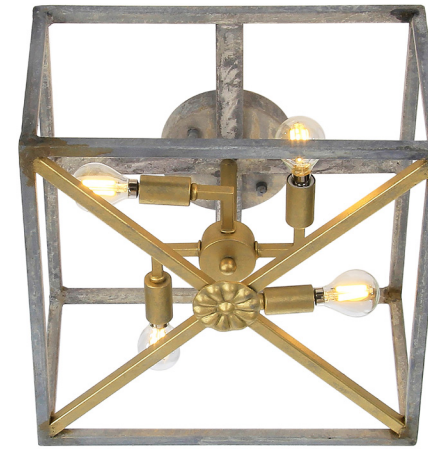

FL08 RINGLET FLOOR LAMP
L: 20" D: 20" H: 72"
Shown in Antique Black/ Linen Shade
Base: 10"w x 10"d
Shade Details: Linen Shade
Cord Length: 6'
Socket: E26
Wattage: 150/150
French Wired

FM12 MEDALLION FLUSHMOUNT
L: 14" D: 14" H: 9.5" Shown in Deep Ocean/ Antique
French Gold
Canopy: Round, 1" h x 5" w x 5" d
Socket: 4 - E12 Candelabra
Wattage: 60/240
Weight: 12 lb
UL Only