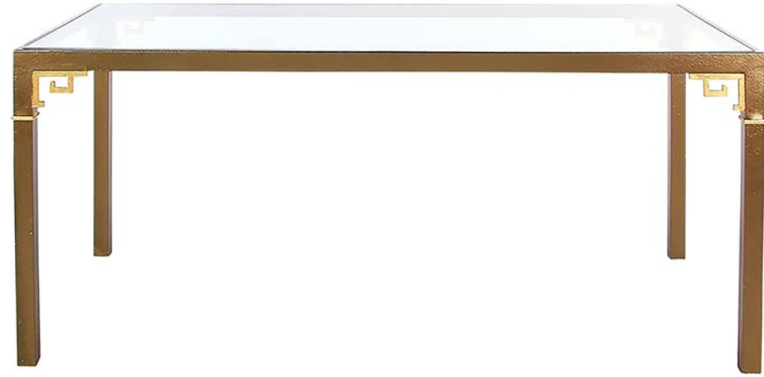

DT21 CAESAR ROUND DINING TABLE
L: 60" D: 60" H: 30" Shown in Antique Gold Leaf
Top: Blockboard with Veneer
Materials: Cast Hammered Aluminum
Weight: 190 lb
Floor Protection: Pads

DT23 EROS DINING TABLE

L: 72" D: 36" H: 30" Shown in Bronzed Brass/ Gold Leaf

Top: Tempered Glass

Materials: Wrought Iron/ Glass

Weight: 110 lb

Floor Protection: Rubber Plugs