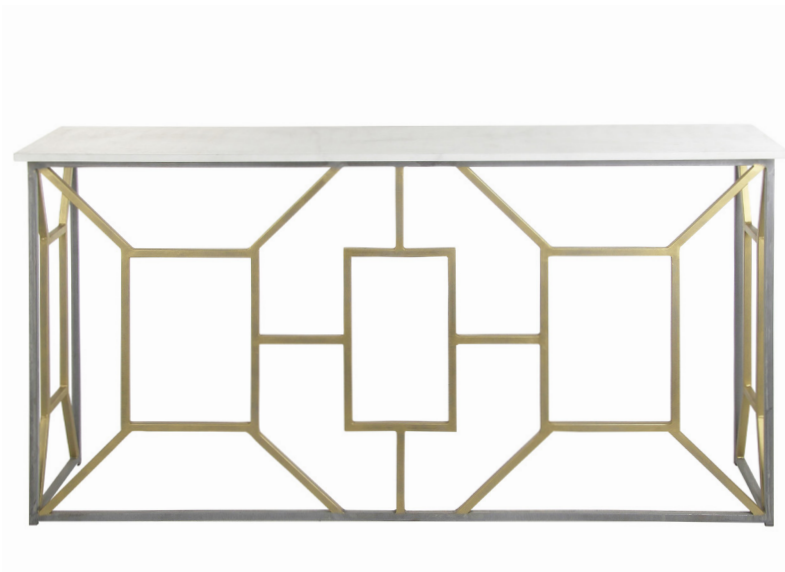

CL74L CAESAR LARGE CONSOLE
L: 72" D: 15" H: 30" Shown in Antique Gold Leaf
Top: Blockboard with Veneer
Materials: Cast Hammered Aluminum/ Veneer Wood
Weight: 75 lb
Floor Protection: Pads

CL68 PORTO CONSOLE
L: 72" D: 16" H: 36" Shown in Deep Ocean/ Antique
French Gold
Top: Carrera Marble/ Light Travertine
Materials: Wrought Iron/ Stone
Weight: 140 lb
Floor Protection: Rubber Plugs