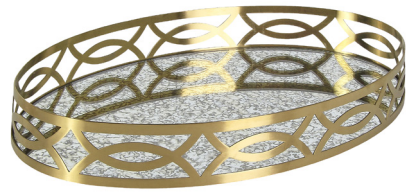

TR02S MILANO OVAL SMALL TRAY  
L: 19" D: 12" H: 2.5"  
Shown in Satin Gold/ Antiqued Mirror  
Materials: Metal/ Glass  
Weight: 3 lb

TR03 MILANO ROUND TRAY  
L: 20" D: 20.5" H: 2.5"  
Shown in Satin Gold/ Antiqued Mirror  
Materials: Metal/ Glass  
Weight: 4 lb