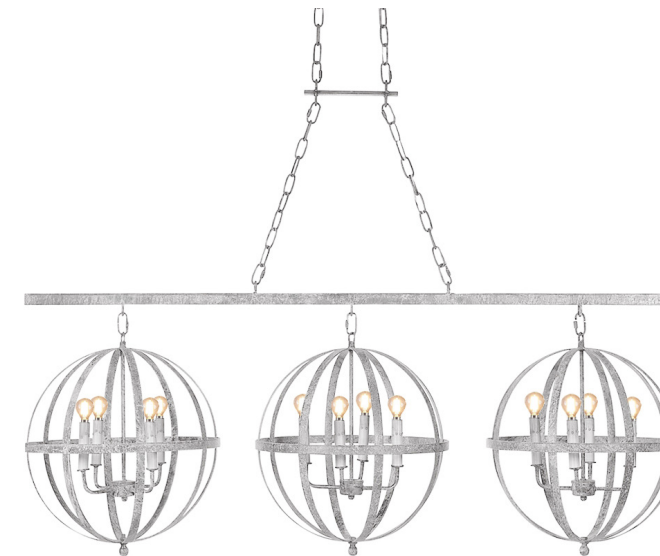

CH55S SPACE CHANDELIER
L: 42" D: 12" H: 28" Shown in Deep Ocean
Chain/Cord Length: 6' Chain/ 9' Cord
Canopy: Round, 1" h x 6" dia
Socket: 12 - E12 Candelabra
Wattage: 40/480
Weight: 25 lb
UL Only

CH14S HERITAGE CHANDELIER
L: 32" D: 32" H: 42" Shown in Metallic Bronze
Chain/Cord Length: 6' Chain/ 9' Cord
Canopy: Round, 1" h x 6" dia
Socket: 8 - E12 Candelabra
Wattage: 40/320
Weight: 30 lb
UL Only

CH55L SPACE CHANDELIER
L: 54" D: 16" H: 38" Shown in Silver Leaf
Chain/Cord Length: 6' Chain/ 9' Cord
Canopy: Round, 1" h x 6" dia
Socket: 12 - E12 Candelabra
Wattage: 40/480
Weight: 30 lb
UL Only